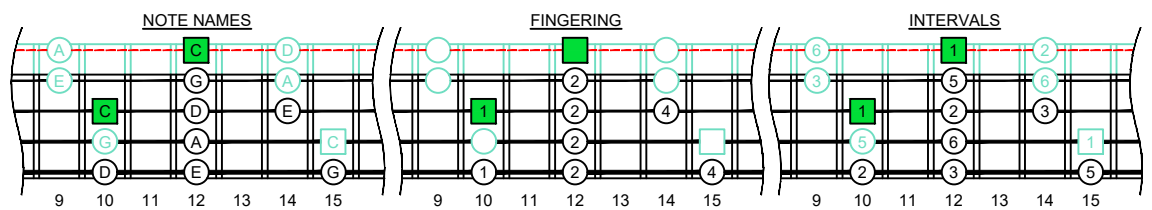

**C**  
 pentatonic  
 major scale  
**CAGED**  
**BASS**  
 box shapes  
 3-1-3-1  
 sweep patterns  
 4-string bass  
 Low E - EADG

www.cagedoctaves.com

Zon Brookes

CAGED4BASS (4-string bass : Low E - EADG) C pentatonic major scale - 2D\*:3C\* box shape (3-1-3-1 sweep pattern)

CAGED4BASS (4-string bass : Low E - EADG) C pentatonic major scale ENTIRE FINGERBOARD NOTE NAMES - 2D\*:3C\* box shape (3-1-3-1 sweep pattern)

CAGED4BASS (4-string bass : Low E - EADG) C pentatonic major scale ENTIRE FINGERBOARD INTERVALS - 2D\*:3C\* box shape (3-1-3-1 sweep pattern)