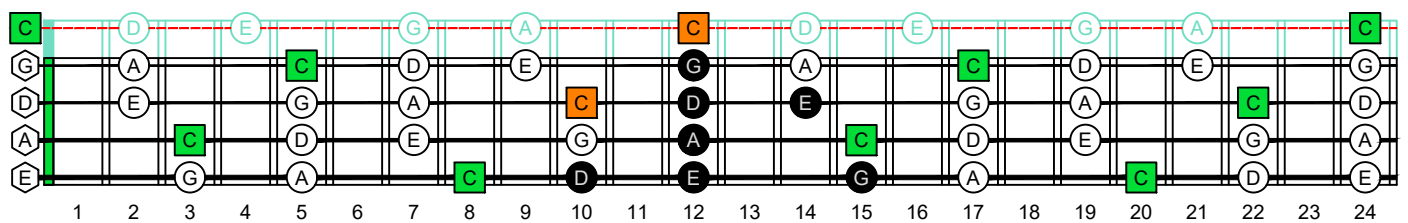

**C**  
 pentatonic  
 major scale  
**CAGED**  
**BASS**  
 box shapes  
 3-1-3-1  
 sweep patterns  
 4-string bass  
 Low E - EADG

www.cagedoctaves.com

Zon Brookes

CAGED4BASS (4-string bass : Low E - EADG) C pentatonic major scale - 2D\*:3C\* box shape (3-1-3-1 sweep pattern)

CAGED4BASS (4-string bass : Low E - EADG) C pentatonic major scale ENTIRE FINGERBOARD NOTE NAMES - 2D\*:3C\* box shape (3-1-3-1 sweep pattern)

CAGED4BASS (4-string bass : Low E - EADG) C pentatonic major scale ENTIRE FINGERBOARD INTERVALS - 2D\*:3C\* box shape (3-1-3-1 sweep pattern)