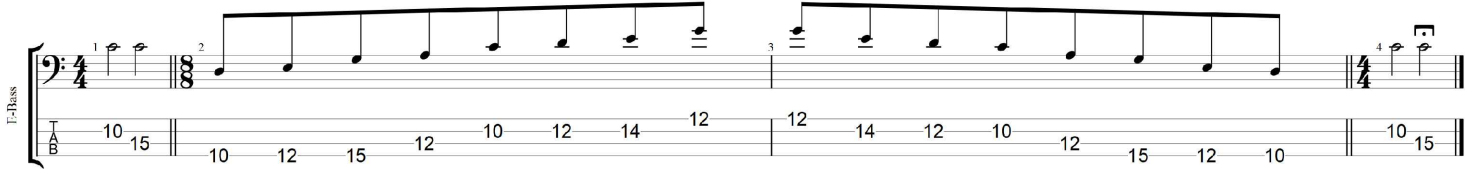

**C**  
 pentatonic  
 major scale  
**CAGED**  
**BASS**  
 box shapes  
 3-1-3-1  
 sweep patterns  
 4-string bass  
 Low E - EADG

www.cagedoctaves.com

Zon Brookes

CAGED4BASS (4-string bass : Low E - EADG) C pentatonic major scale - 2D\*:3C\* box shape (3-1-3-1 sweep pattern)

CAGED4BASS (4-string bass : Low E - EADG) C pentatonic major scale ENTIRE FINGERBOARD NOTE NAMES - 2D\*:3C\* box shape (3-1-3-1 sweep pattern)

CAGED4BASS (4-string bass : Low E - EADG) C pentatonic major scale ENTIRE FINGERBOARD INTERVALS - 2D\*:3C\* box shape (3-1-3-1 sweep pattern)