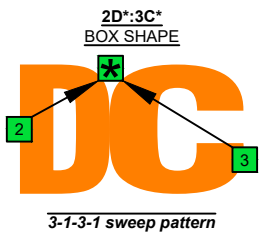

**C**  
 pentatonic  
 major scale  
**CAGED**  
**BASS**  
 box shapes  
 3-1-3-1  
 sweep patterns  
 4-string bass  
 Low E - EADG

www.cagedoctaves.com

Zon Brookes

CAGED4BASS (4-string bass : Low E - EADG) C pentatonic major scale - 2D\*:3C\* box shape (3-1-3-1 sweep pattern)

CAGED4BASS (4-string bass : Low E - EADG) C pentatonic major scale ENTIRE FINGERBOARD NOTE NAMES - 2D\*:3C\* box shape (3-1-3-1 sweep pattern)

CAGED4BASS (4-string bass : Low E - EADG) C pentatonic major scale ENTIRE FINGERBOARD INTERVALS - 2D\*:3C\* box shape (3-1-3-1 sweep pattern)