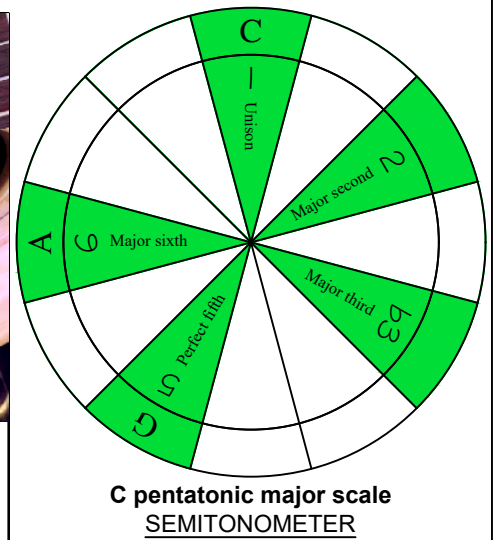

**C**  
 pentatonic  
 major scale  
**CAGED**  
**BASS**  
 box shapes  
 3-1-3-1  
 sweep patterns  
 4-string bass  
 Low E - EADG

www.cagedoctaves.com

Zon Brookes

CAGED4BASS (4-string bass : Low E - EADG) C pentatonic major scale - 2D\*:3C\* box shape (3-1-3-1 sweep pattern)

CAGED4BASS (4-string bass : Low E - EADG) C pentatonic major scale ENTIRE FINGERBOARD NOTE NAMES - 2D\*:3C\* box shape (3-1-3-1 sweep pattern)

CAGED4BASS (4-string bass : Low E - EADG) C pentatonic major scale ENTIRE FINGERBOARD INTERVALS - 2D\*:3C\* box shape (3-1-3-1 sweep pattern)